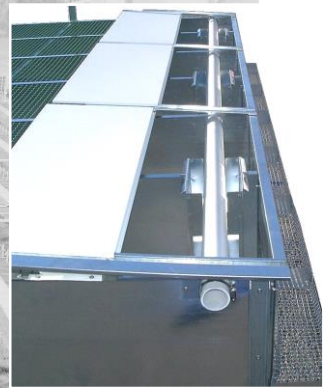

RED PARTRIDGES

Red partridges laying unit

- ✓ Manual or automatic feeding
- ✓ Unit of 12 cages of 0,87 x 0,40 m
- ✓ 1 couple per cage
- ✓ Overall dimensions:
 - ✓ Row's width: 2,02 m
 - ✓ Unit's length: 2,46 m
 - ✓ Height: 1 m
- ✓ A galvanized hopper for 2 cages
- ✓ Drinking system: 1 nipple per cage with pipe and connectors
- ✓ Plastic netting top
- ✓ White coated doors
- ✓ Also exists for grey partridges: unit of 8 cages of 0,87 x 0,50 m (length 2,06 m).