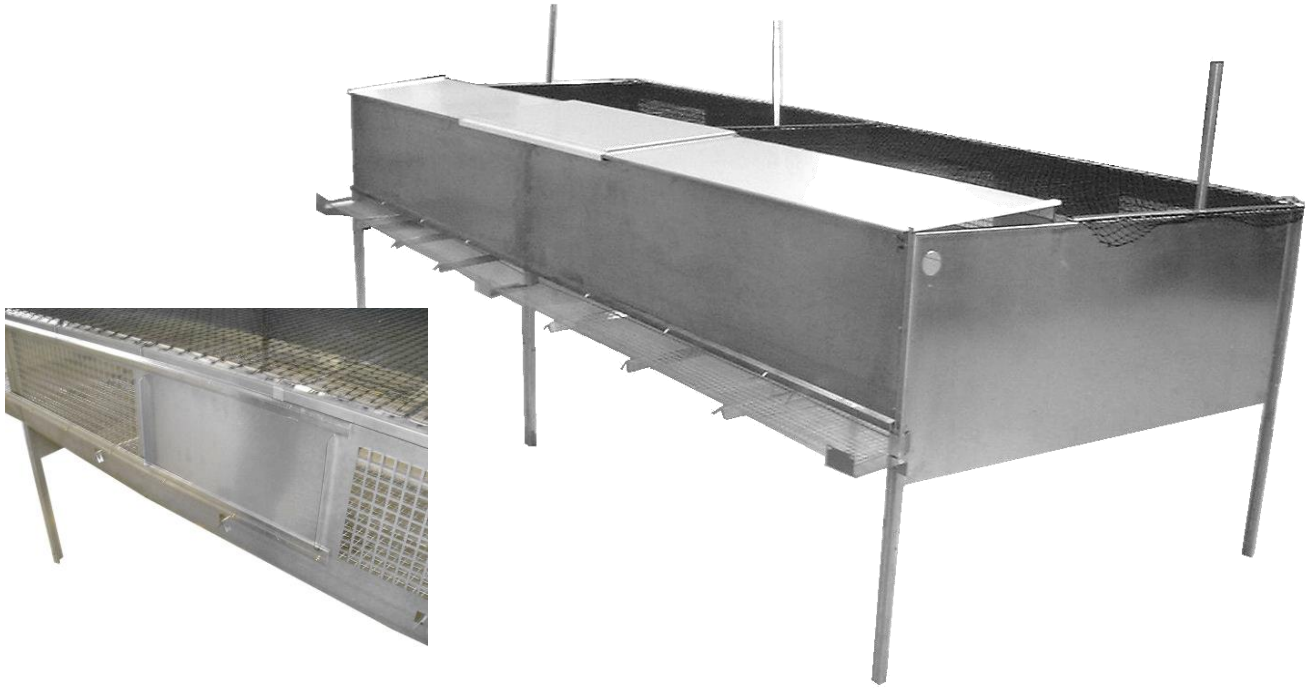

PHEASANTS LAYING BOXES

Single slope pheasants laying units

- ✓ Manual or automatic feeding
- ✓ Unit of 2 parks (1 slope)
- ✓ A park's dimensions: 2 x 1,50 m
- ✓ 8-9 hens for 1 cock
- ✓ A unit's dimensions:
 - ✓ Row's width: 1,65 m
 - ✓ Unit's length: 4 m
 - ✓ Height: 1,10 m
- ✓ Net top
- ✓ Trap door for the cock at the back with perforated back
- ✓ White metallic painted or galvanized top – Sliding door system
- ✓ A galvanized hopper per park
- ✓ Eggs collecting on one side
- ✓ Drinking system: 2 nipples per park with tube and connectors
- ✓ Also exists as 1,50 x 1,50 m park