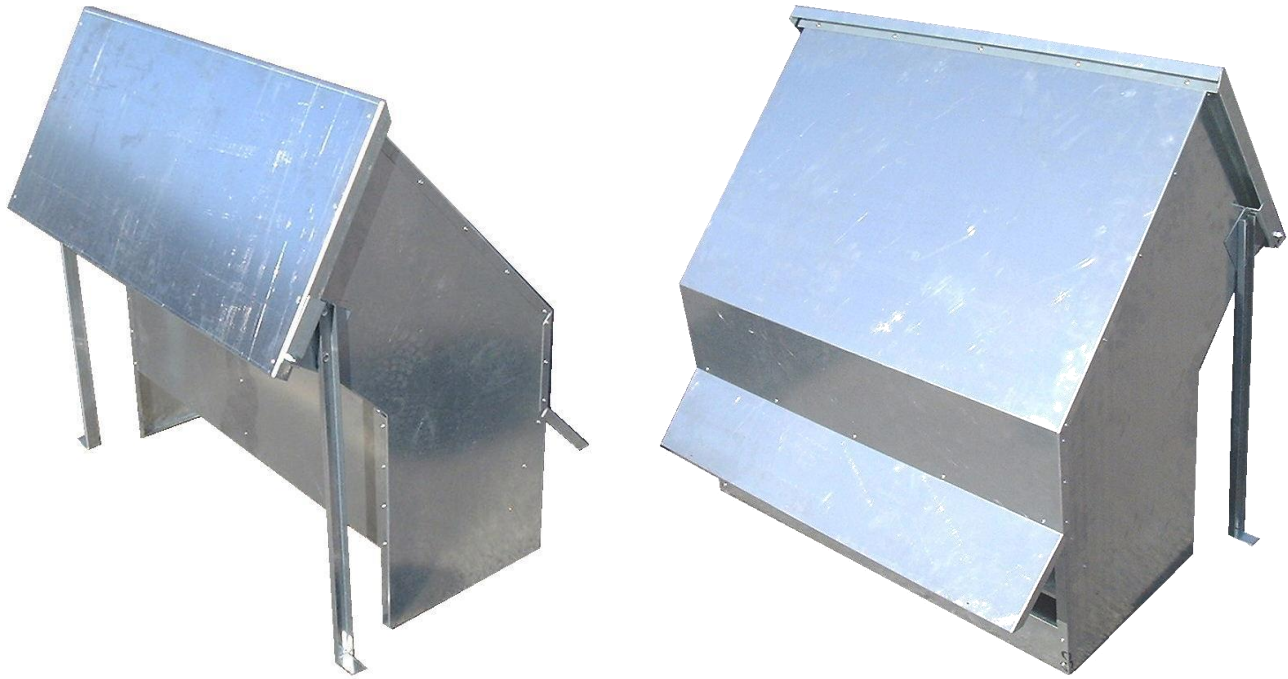

# FEEDER TG13

## Pheasants feeders TG13

- ✓ Dimensions:
  - ✓ Length: 1 m
  - ✓ Width: 0,400 m
  - ✓ Height: 0,980 to 1 m
- ✓ Floor space: 1 x 1 m
- ✓ Capacity: approximately 100 kg
- ✓ 1 feeding trough
- ✓ Assembly with rivets or bolts
- ✓ Feeding area's height: 10 cm