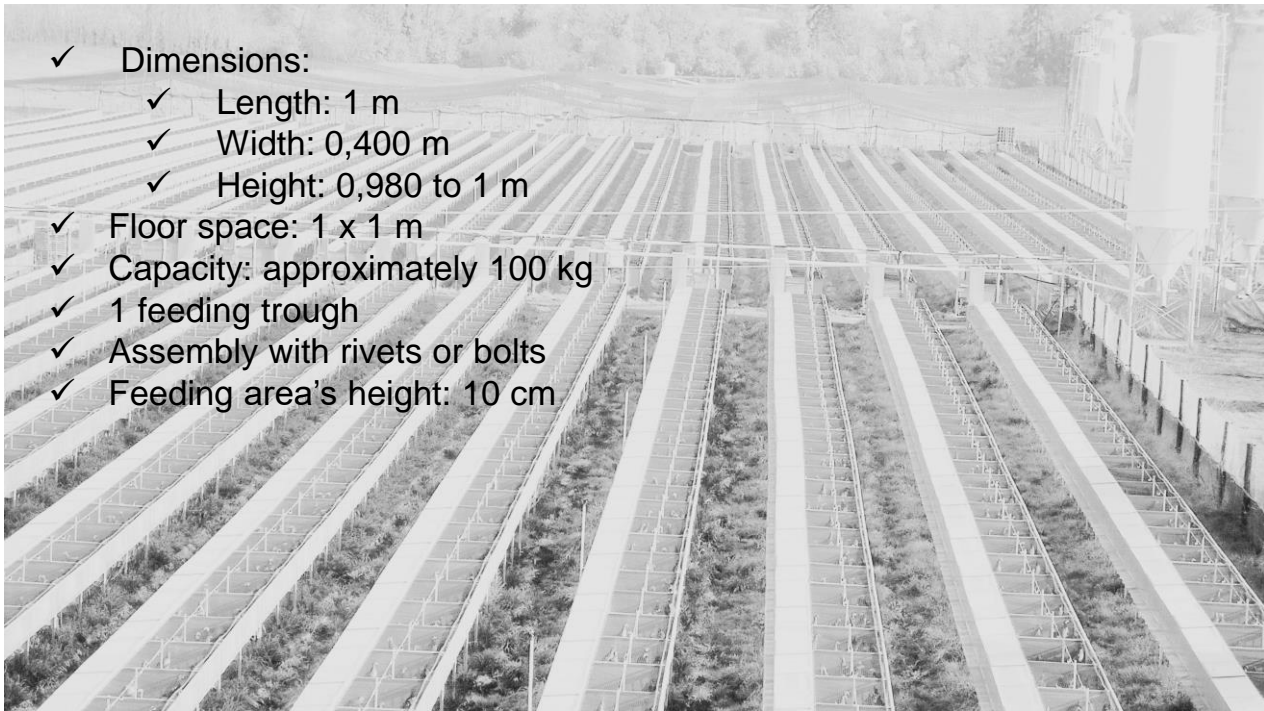

## Pheasants feeders TG13

- ✓ Dimensions:
  - ✓ Length: 1 m
  - ✓ Width: 0,400 m
  - ✓ Height: 0,980 to 1 m
- ✓ Floor space: 1 x 1 m
- ✓ Capacity: approximately 100 kg
- ✓ 1 feeding trough
- ✓ Assembly with rivets or bolts
- ✓ Feeding area's height: 10 cm