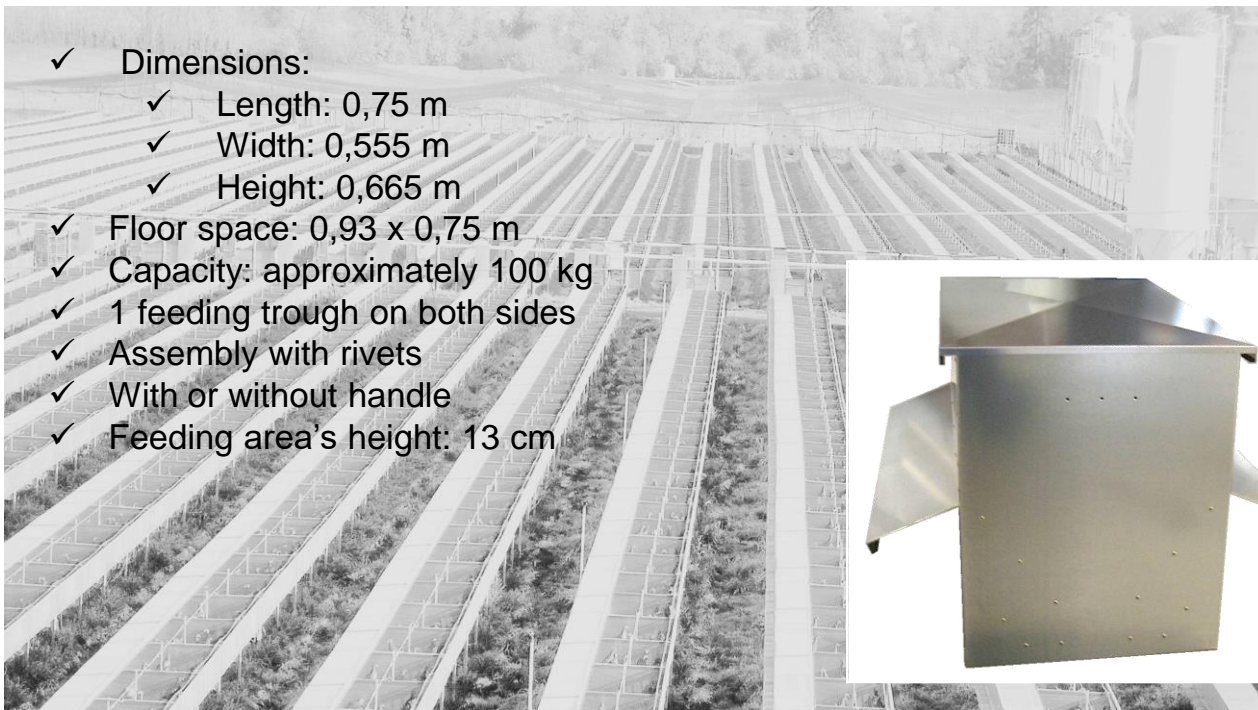

FEEDER TG11

Pheasants feeders TG11

- ✓ Dimensions:
 - ✓ Length: 0,75 m
 - ✓ Width: 0,555 m
 - ✓ Height: 0,665 m
- ✓ Floor space: 0,93 x 0,75 m
- ✓ Capacity: approximately 100 kg
- ✓ 1 feeding trough on both sides
- ✓ Assembly with rivets
- ✓ With or without handle
- ✓ Feeding area's height: 13 cm