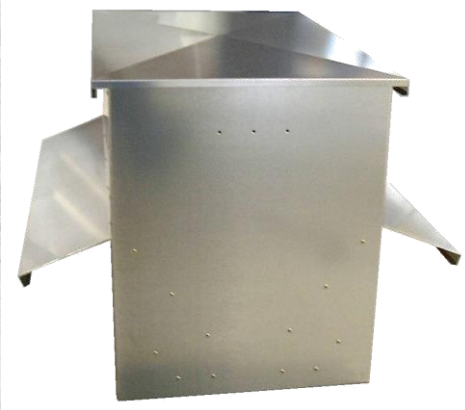

FEEDER TG1

Pheasants feeder TG1

- ✓ Dimensions:
 - ✓ Length: 1 m
 - ✓ Width: 0,555 m
 - ✓ Height: 0,665 m
- ✓ Floor space: 0,93 x 1 m
- ✓ Capacity: approximately 200 kg
- ✓ 1 feeding trough on both sides
- ✓ Assembly with rivets or bolts
- ✓ With or without handle
- ✓ Feeding area's height: 13 cm