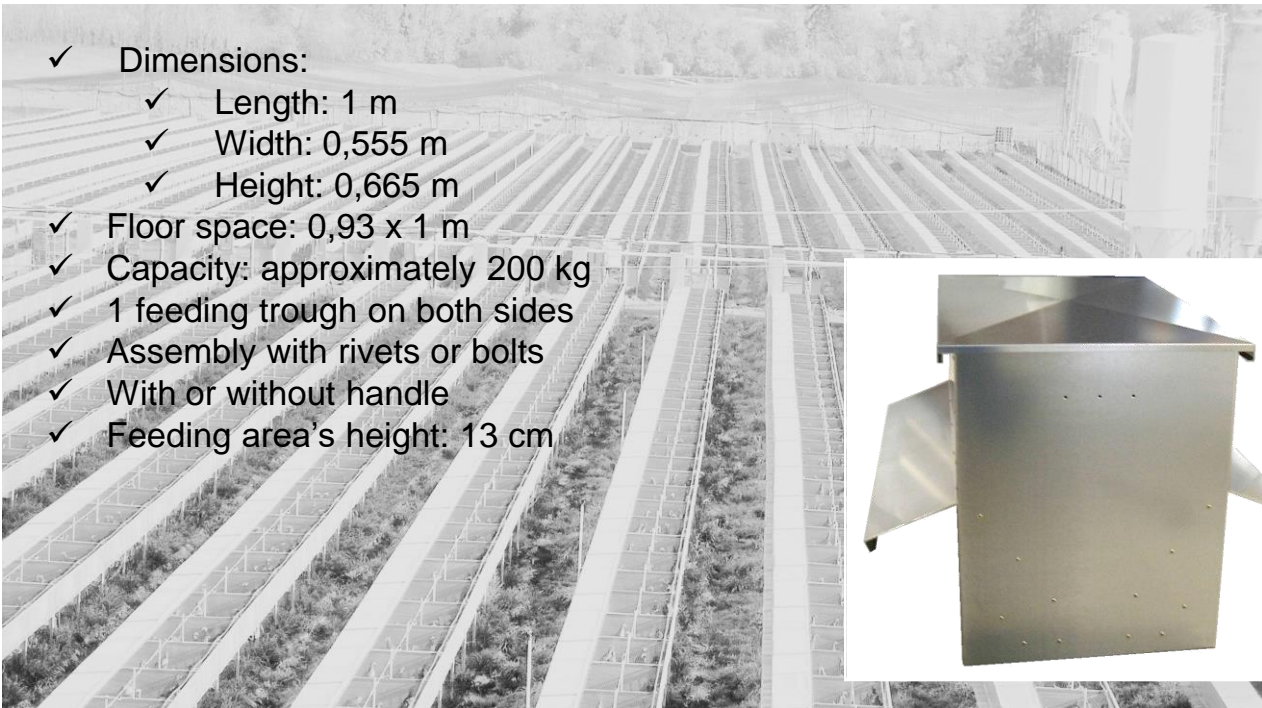

FEEDER TG1

Pheasants feeder TG1

- ✓ Dimensions:
 - ✓ Length: 1 m
 - ✓ Width: 0,555 m
 - ✓ Height: 0,665 m
- ✓ Floor space: 0,93 x 1 m
- ✓ Capacity: approximately 200 kg
- ✓ 1 feeding trough on both sides
- ✓ Assembly with rivets or bolts
- ✓ With or without handle
- ✓ Feeding area's height: 13 cm