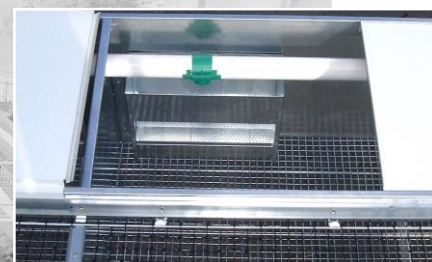

## Double slope pheasants laying units

- ✓ Manual or automatic feeding
- ✓ Unit of 2 parks (2 slopes)
- ✓ Inside dimensions of one park: 2 x 1,50 m
- ✓ 8-9 hens for 1 cock
- ✓ A unit's dimensions:
  - ✓ Row's width: 2,31 m
  - ✓ Unit's length: 3,06 m
  - ✓ Height: 1,10 m
- ✓ Net top
- ✓ Trap door for cock
- ✓ White metallic painted or galvanized top – Sliding door system
- ✓ A galvanized hopper per park: 4 kg when automatic and 8 kg when manual.
- ✓ Eggs collecting on each side
- ✓ Water: 2 nipples per park with tube and connectors