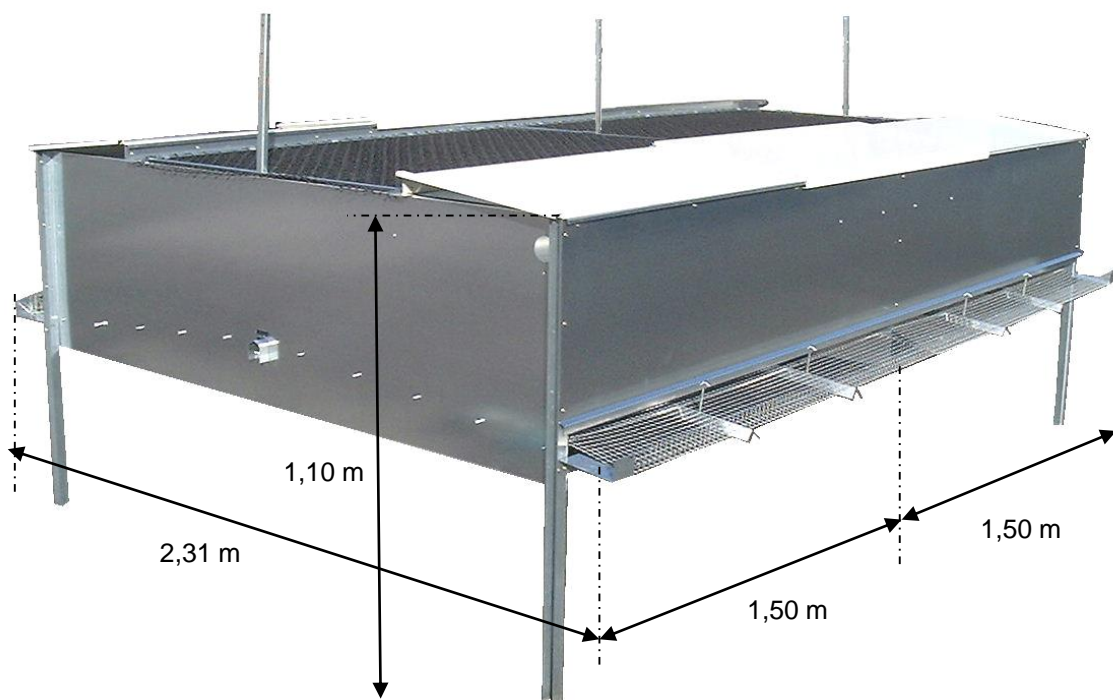

## Double slope pheasants laying units

- ✓ Manual or automatic feeding
- ✓ Unit of 2 parks (2 slopes)
- ✓ Inside dimensions of one park: 2 x 1,50 m
- ✓ 8-9 hens for 1 cock
- ✓ A unit's dimensions:
  - ✓ Row's width: 2,31 m
  - ✓ Unit's length: 3,06 m
  - ✓ Height: 1,10 m
- ✓ Net top
- ✓ Trap door for cock
- ✓ White metallic painted or galvanized top – Sliding door system
- ✓ A galvanized hopper per park: 4 kg when automatic and 8 kg when manual.
- ✓ Eggs collecting on each side
- ✓ Water: 2 nipples per park with tube and connectors