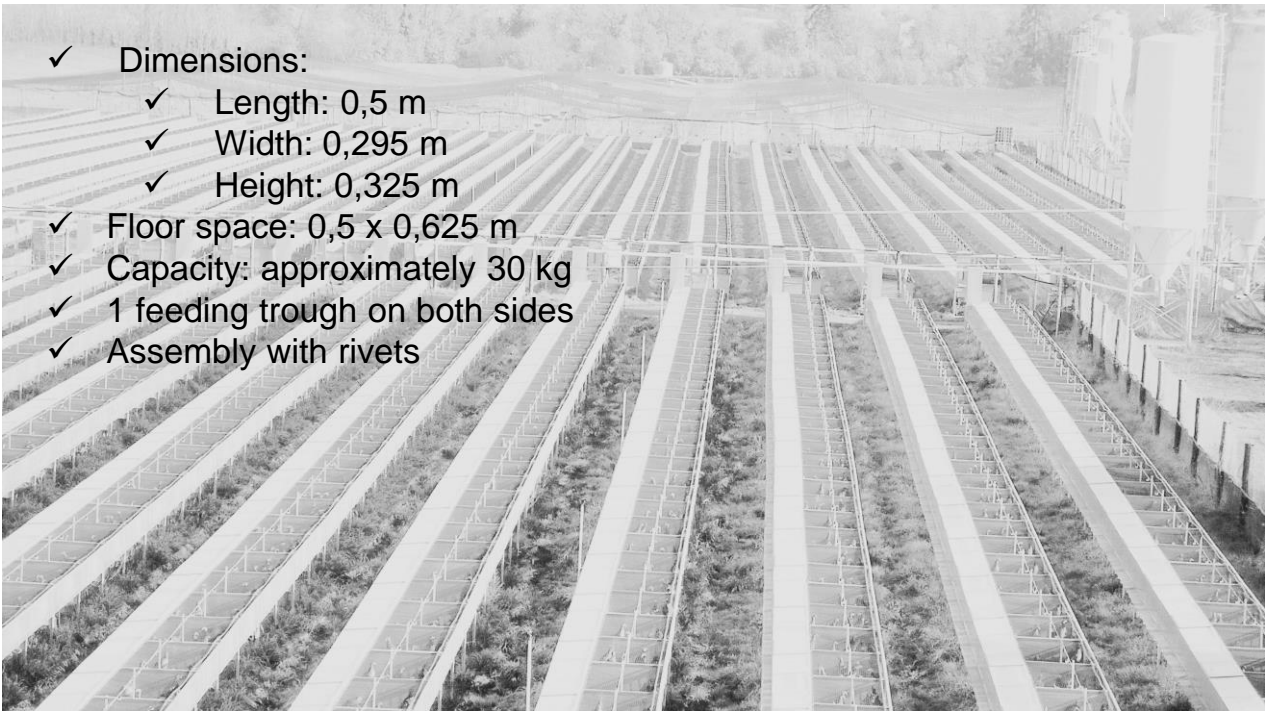

FEEDER TG2

Partridges feeder TG2

- ✓ Dimensions:
 - ✓ Length: 0,5 m
 - ✓ Width: 0,295 m
 - ✓ Height: 0,325 m
- ✓ Floor space: 0,5 x 0,625 m
- ✓ Capacity: approximately 30 kg
- ✓ 1 feeding trough on both sides
- ✓ Assembly with rivets