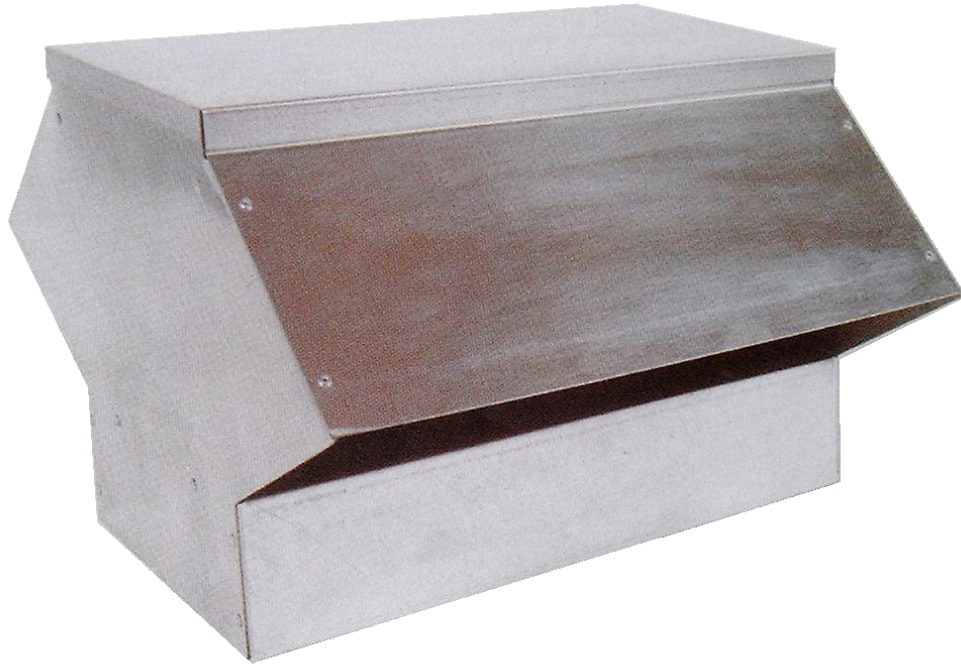

FEEDER TG2

Partridges feeder TG2

- ✓ Dimensions:
 - ✓ Length: 0,5 m
 - ✓ Width: 0,295 m
 - ✓ Height: 0,325 m
- ✓ Floor space: 0,5 x 0,625 m
- ✓ Capacity: approximately 30 kg
- ✓ 1 feeding trough on both sides
- ✓ Assembly with rivets