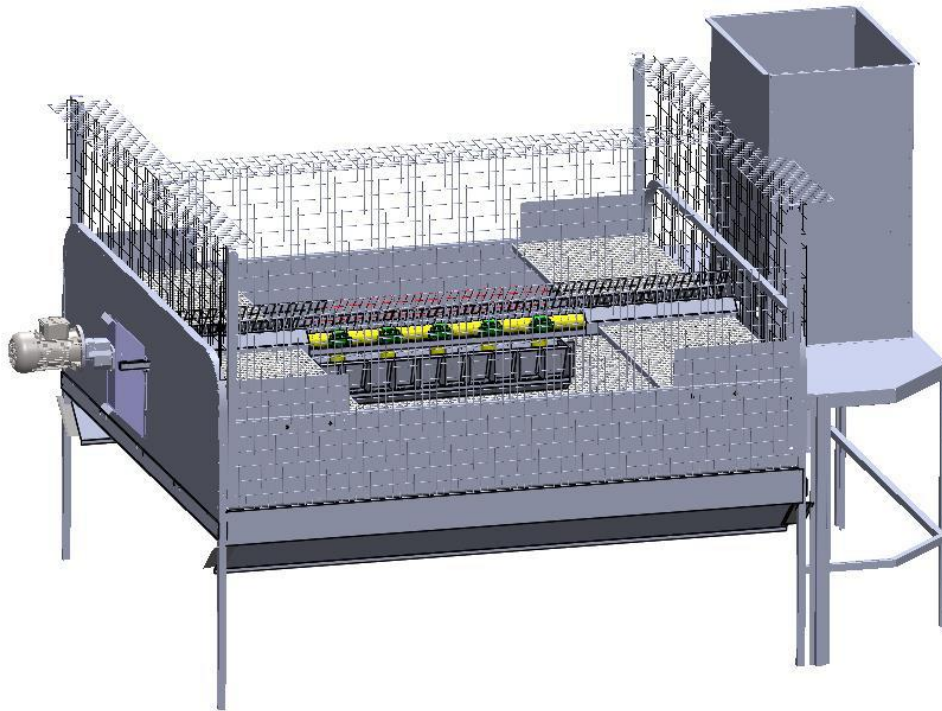

PARCLAP26

Rabbits' park for fattening, with plastic floor

- ✓ Unit of 2 parks
- ✓ Length: 2,012 meters
- ✓ Row's width: 2,09 m – Pit's width: 2 m
- ✓ Park's height: 910 mm – Park's depth: 997 mm
- ✓ Door with complete opening, made with hot-dip galvanized wire
- ✓ Automatic feeding: metal hopper + 5 feeding T-squares ramps
- ✓ 1 water tube + 4 nipples / park
- ✓ 4 folding mezzanines per unit: 470x880 mm