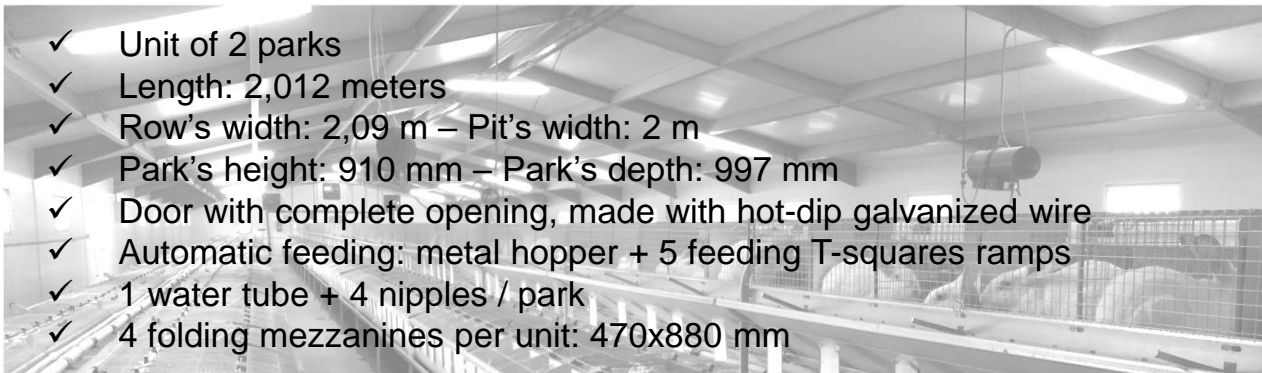

PARCLAP26

Rabbits' park for fattening, with plastic floor

- ✓ Unit of 2 parks
- ✓ Length: 2,012 meters
- ✓ Row's width: 2,09 m – Pit's width: 2 m
- ✓ Park's height: 910 mm – Park's depth: 997 mm
- ✓ Door with complete opening, made with hot-dip galvanized wire
- ✓ Automatic feeding: metal hopper + 5 feeding T-squares ramps
- ✓ 1 water tube + 4 nipples / park
- ✓ 4 folding mezzanines per unit: 470x880 mm