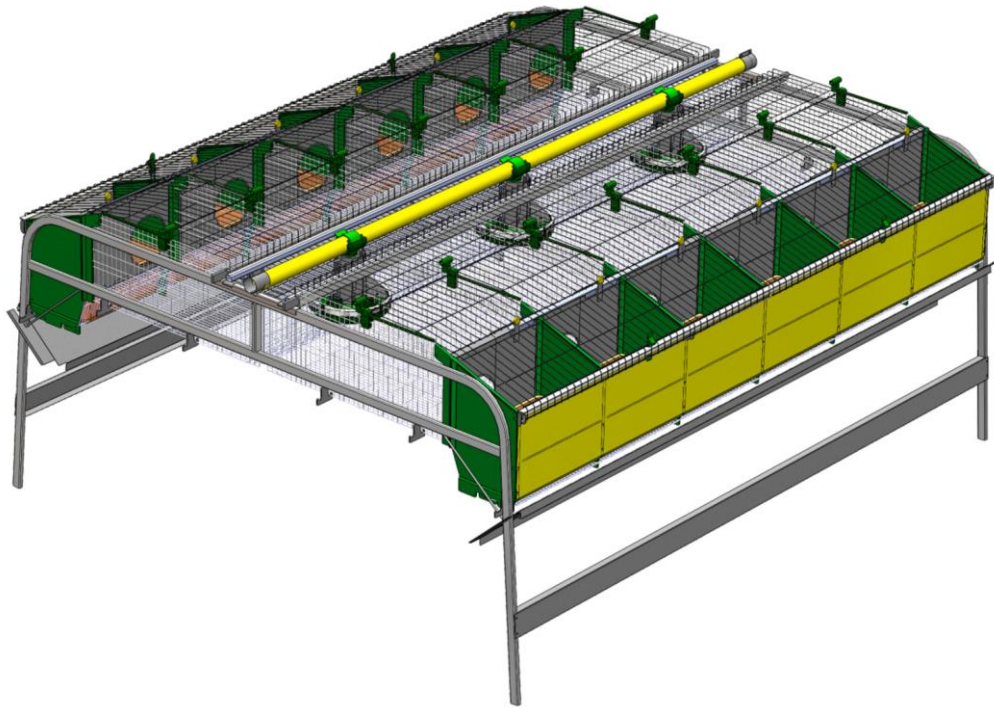

LUNA

Multipurpose rabbit cage – Maternity and Fattening

- ✓ Unit of 12 cages of 0.38m, ¼ hopper
- ✓ Length: 2.334 meters
- ✓ Pit's width: 2 m or 1.80 m
- ✓ Row's width: 2.08 m or 1.91 m
- ✓ Automatic feeding system with spiral, plastic hoppers.
- ✓ Plastic or wire mesh cages' floor.

- ✓ 2 nests available for the maternity cage:
basin nest and 2-sides nest.

8 Rue des Plantes - 79330 GLENAY - France
Tél. : 05 49 67 51 85 - Fax : 05 49 67 59 74
e-mail : chabeautisa@chabeauti.com

CHABEAUTI