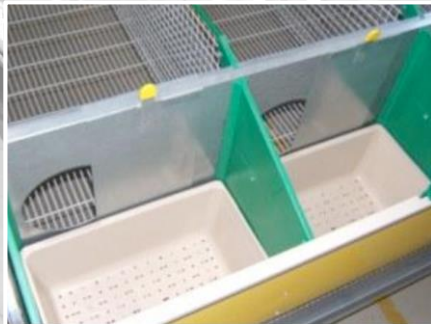

8 Rue des Plantes - 79330 GLENAY - France
Tél. : 05 49 67 51 85 - Fax : 05 49 67 59 74
e-mail : chabeautisa@chabeauti.com

CHABEAUTI

www.chabeauti.com