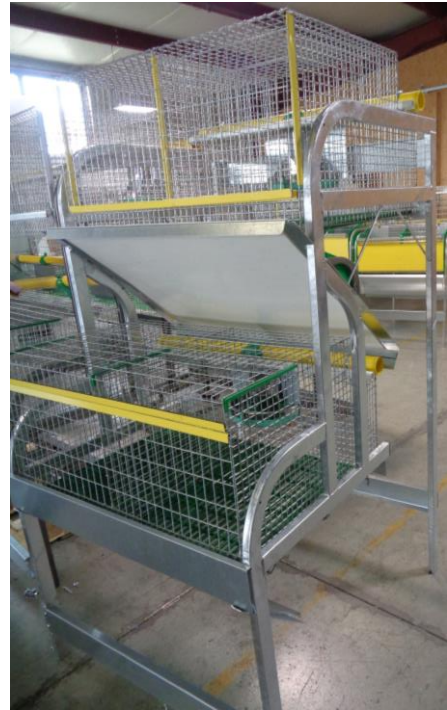

CP4018

Waiting rabbit cages – Plastic floor

- ✓ Unit of 12 high cages and 12 low cages
- ✓ Length: 2,339 m
- ✓ Row's width: 2,08 m – For 2m pit.
- ✓ Cage's dimensions: D. 685 x W. 380 x H. 400 mm
- ✓ Automatic feeding ¼ hopper.
- ✓ Plastic floor.