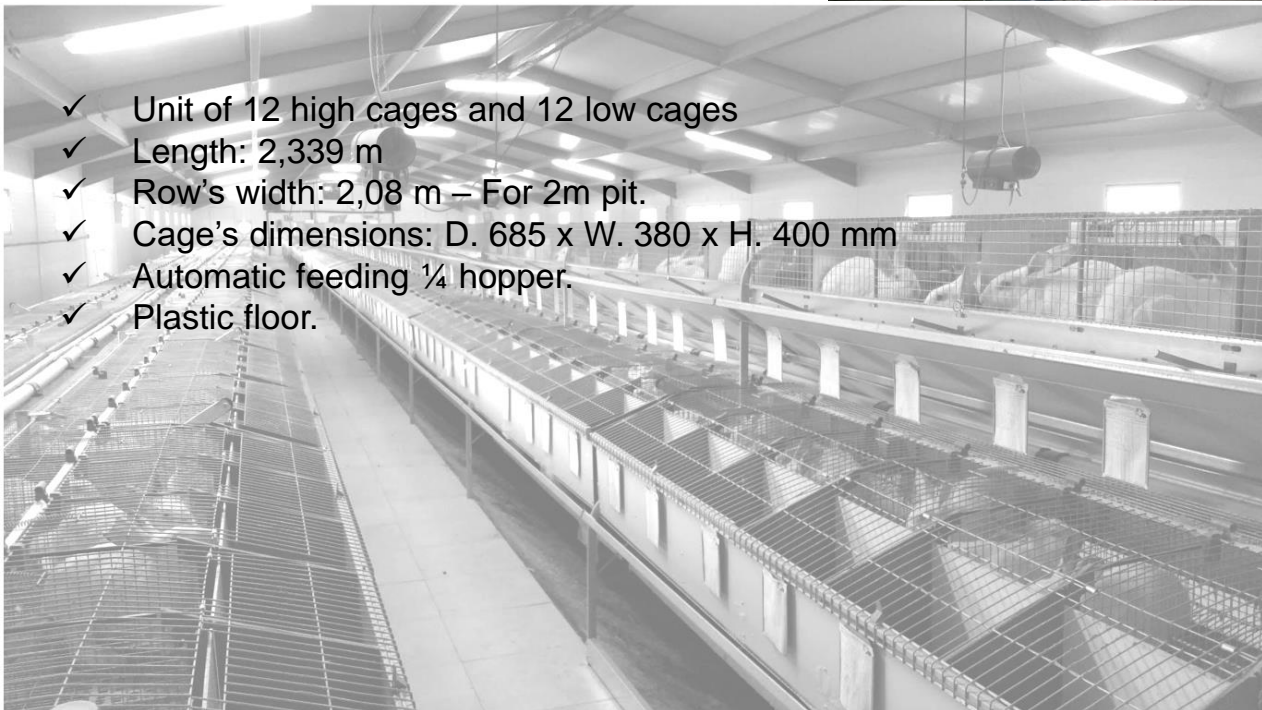

CP4018

Waiting rabbit cages – Plastic floor

- ✓ Unit of 12 high cages and 12 low cages
- ✓ Length: 2,339 m
- ✓ Row's width: 2,08 m – For 2m pit.
- ✓ Cage's dimensions: D. 685 x W. 380 x H. 400 mm
- ✓ Automatic feeding ¼ hopper.
- ✓ Plastic floor.