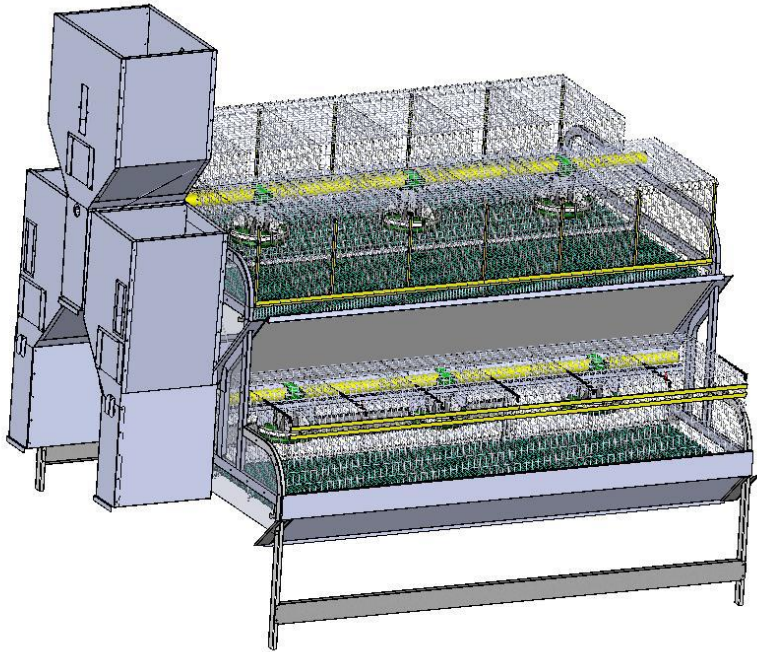

CP4018

Waiting rabbit cages – Plastic floor

- ✓ Unit of 12 high cages and 12 low cages
- ✓ Length: 2,339 m
- ✓ Row's width: 2,08 m – For 2m pit.
- ✓ Cage's dimensions: D. 685 x W. 380 x H. 400 mm
- ✓ Automatic feeding ¼ hopper.
- ✓ Plastic floor.