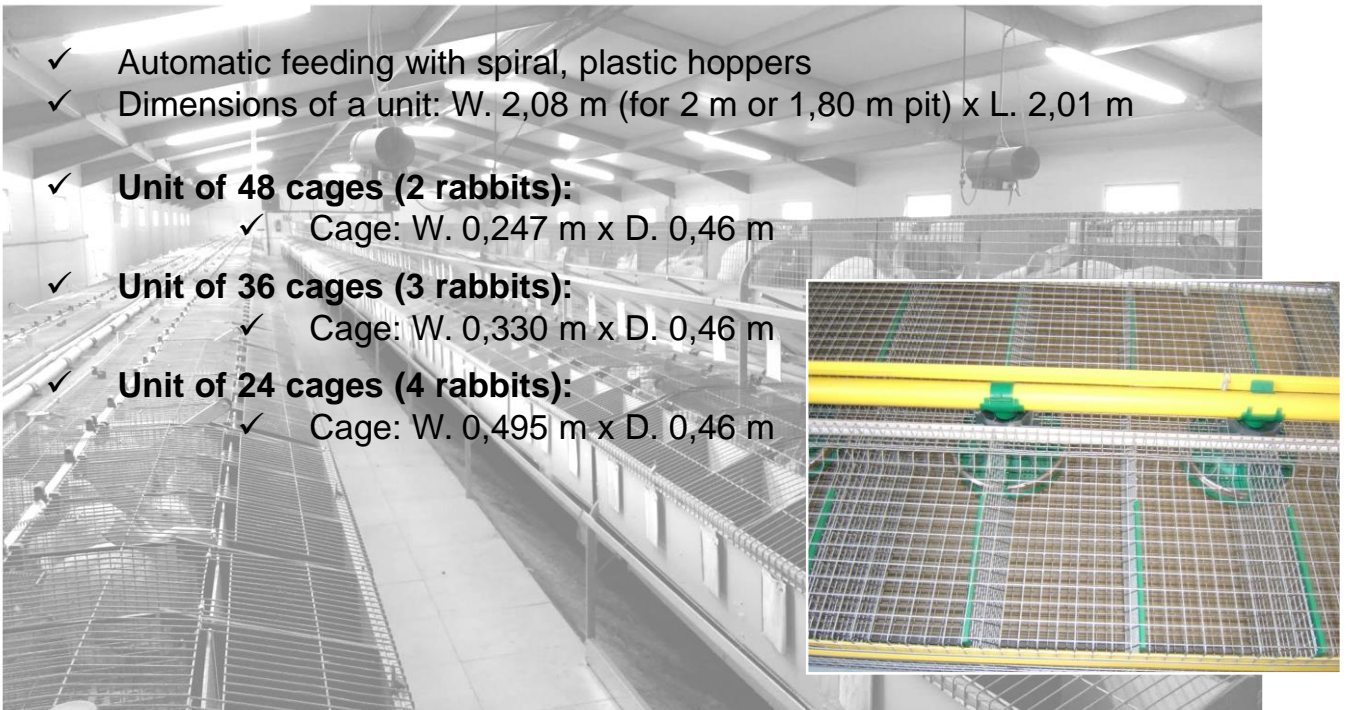

C96LV

Waiting rabbit cage

- ✓ Automatic feeding with spiral, plastic hoppers
- ✓ Dimensions of a unit: W. 2,08 m (for 2 m or 1,80 m pit) x L. 2,01 m
- ✓ **Unit of 48 cages (2 rabbits):**
 - ✓ Cage: W. 0,247 m x D. 0,46 m
- ✓ **Unit of 36 cages (3 rabbits):**
 - ✓ Cage: W. 0,330 m x D. 0,46 m
- ✓ **Unit of 24 cages (4 rabbits):**
 - ✓ Cage: W. 0,495 m x D. 0,46 m