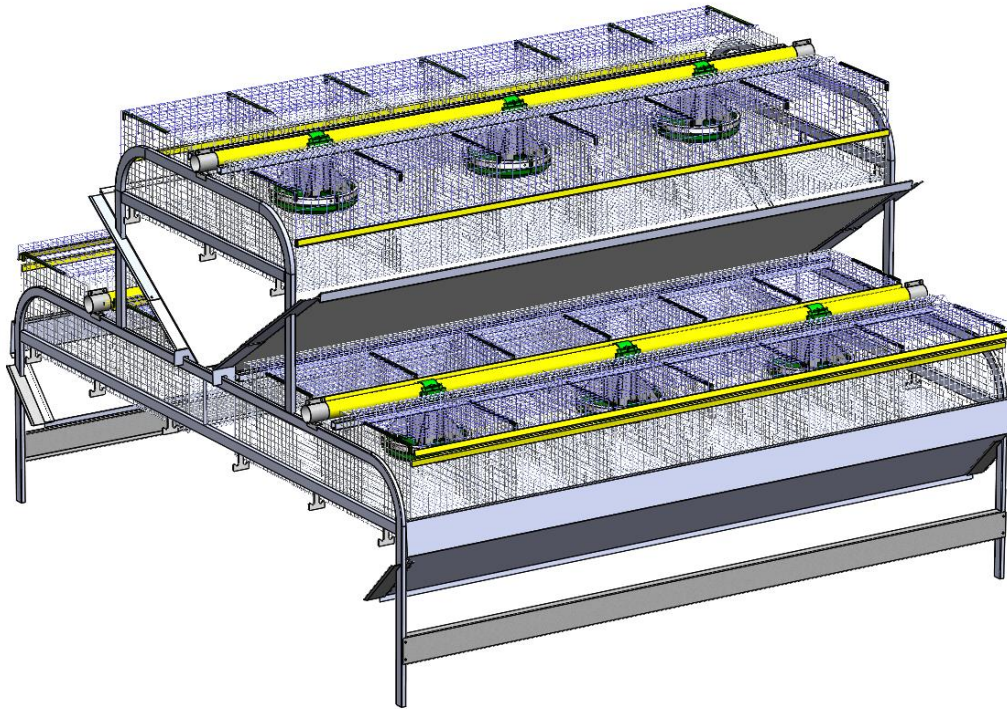

C96LV

Waiting rabbit cage

- ✓ Automatic feeding with spiral, plastic hoppers
- ✓ Dimensions of a unit: W. 2,08 m (for 2 m or 1,80 m pit) x L. 2,01 m
- ✓ **Unit of 48 cages (2 rabbits):**
 - ✓ Cage: W. 0,247 m x D. 0,46 m
- ✓ **Unit of 36 cages (3 rabbits):**
 - ✓ Cage: W. 0,330 m x D. 0,46 m
- ✓ **Unit of 24 cages (4 rabbits):**
 - ✓ Cage: W. 0,495 m x D. 0,46 m