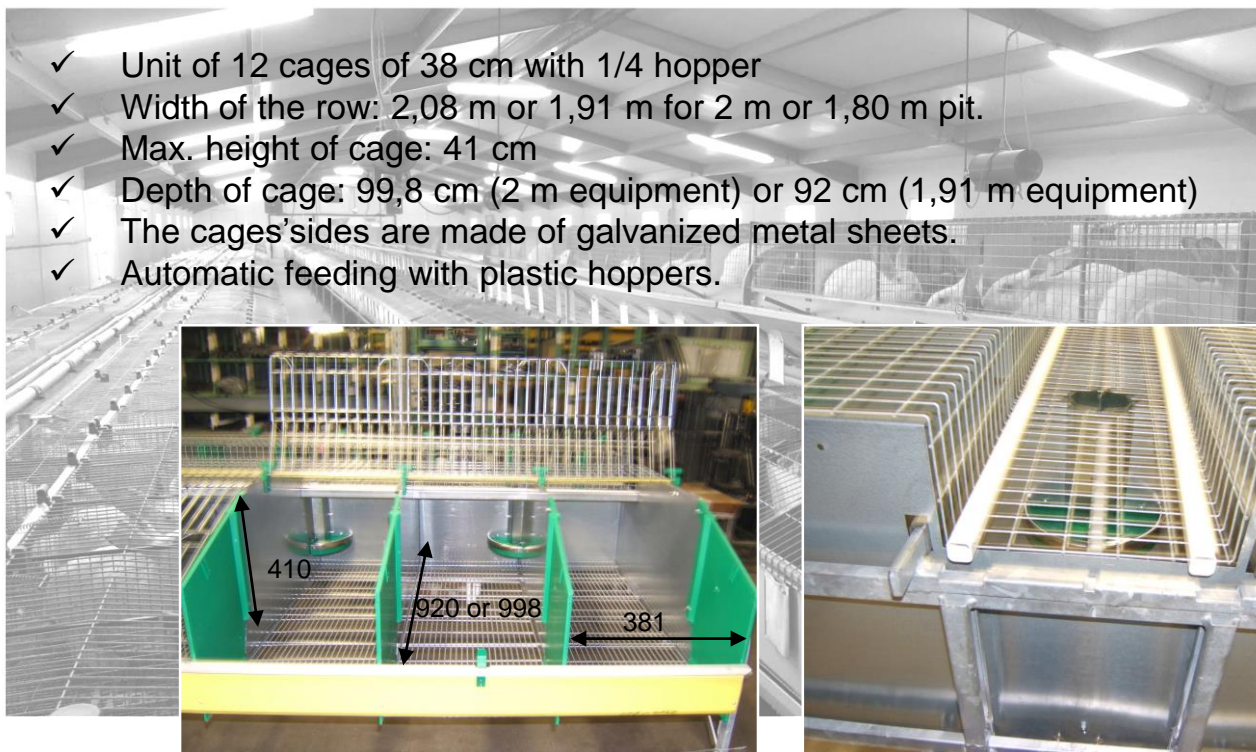

C298 MALES

380 mm rabbit males cages

- ✓ Unit of 12 cages of 38 cm with 1/4 hopper
- ✓ Width of the row: 2,08 m or 1,91 m for 2 m or 1,80 m pit.
- ✓ Max. height of cage: 41 cm
- ✓ Depth of cage: 99,8 cm (2 m equipment) or 92 cm (1,91 m equipment)
- ✓ The cages' sides are made of galvanized metal sheets.
- ✓ Automatic feeding with plastic hoppers.