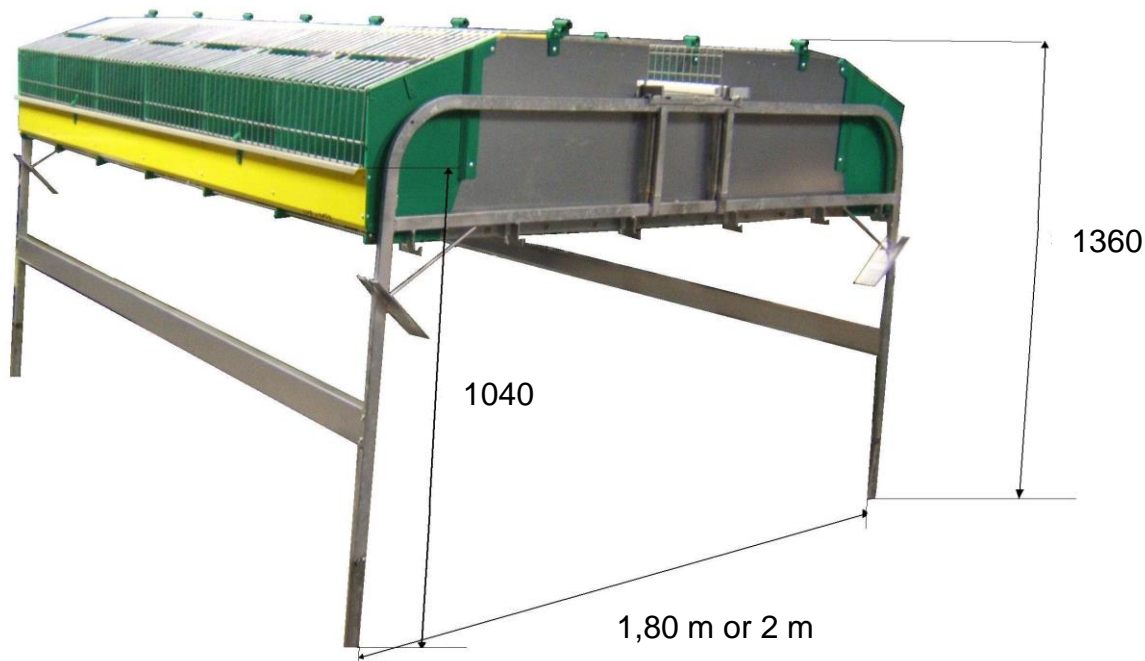

C298 MALES

380 mm rabbit males cages

- ✓ Unit of 12 cages of 38 cm with 1/4 hopper
- ✓ Width of the row: 2,08 m or 1,91 m for 2 m or 1,80 m pit.
- ✓ Max. height of cage: 41 cm
- ✓ Depth of cage: 99,8 cm (2 m equipment) or 92 cm (1,91 m equipment)
- ✓ The cages' sides are made of galvanized metal sheets.
- ✓ Automatic feeding with plastic hoppers.