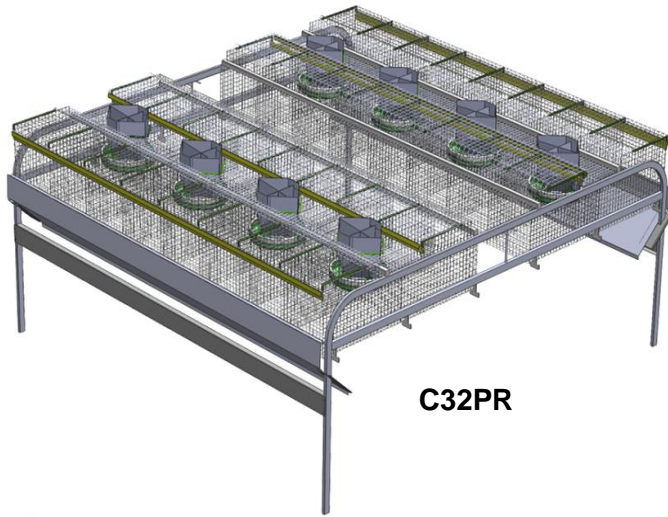

C24, C32, C36, C48PR

Waiting rabbit cages

C32PR

C48PR

- ✓ Manual feeding with metal hopper
- ✓ Length of a unit: 2,01 m x width: 2,08 m (for 2 m pit) or 1,88 m (flat-deck unit for 1,80 m pit) or 1,985 m (double-deck unit for 1,80 m pit)
- ✓ **Unit of 24 cages**, flat-deck: cage W. 0,330 m x D. 0,44 m
- ✓ **Unit of 32 cages**, flat-deck: cage W. 0,247 m x D. 0,44 m
- ✓ **Unit of 36 cages**, double-deck: cage W. 0,330 m x D. 0,44 m
- ✓ **Unit of 48 cages**, double-deck: cage W. 0,247 m x D. 0,44 m