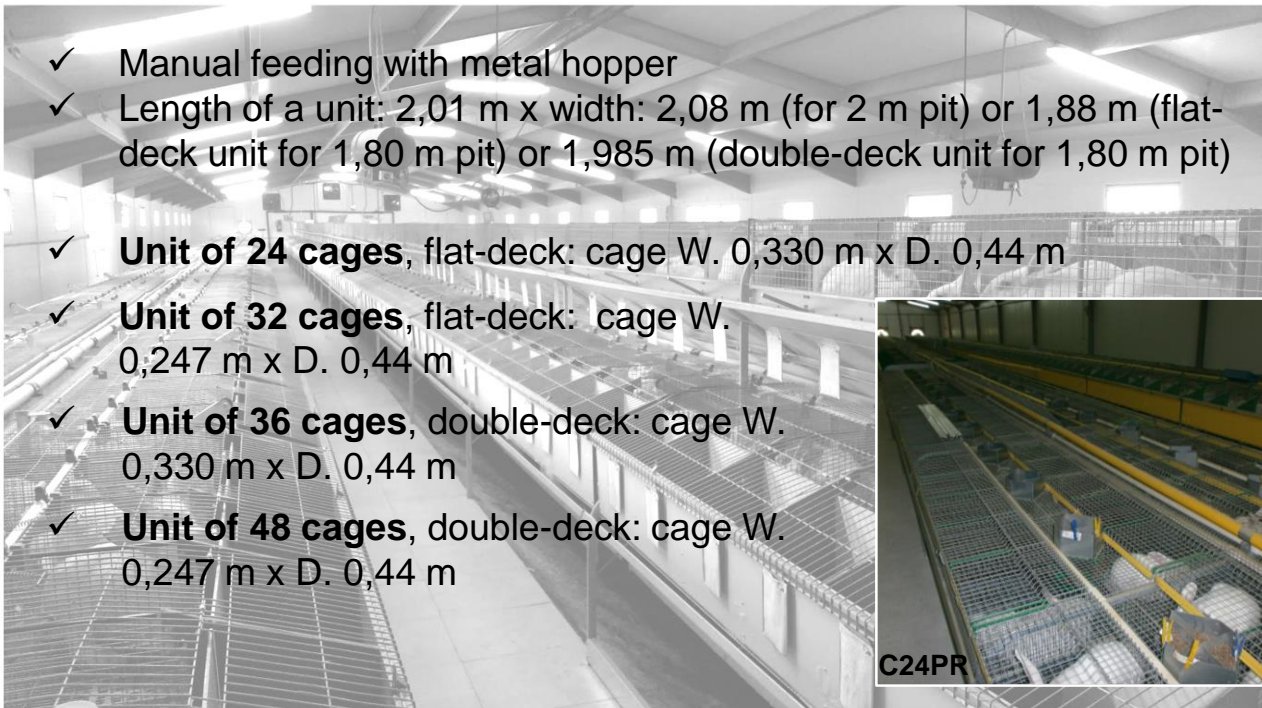

C24, C32, C36, C48PR

Waiting rabbit cages

C32PR

C48PR

- ✓ Manual feeding with metal hopper
- ✓ Length of a unit: 2,01 m x width: 2,08 m (for 2 m pit) or 1,88 m (flat-deck unit for 1,80 m pit) or 1,985 m (double-deck unit for 1,80 m pit)
- ✓ **Unit of 24 cages**, flat-deck: cage W. 0,330 m x D. 0,44 m
- ✓ **Unit of 32 cages**, flat-deck: cage W. 0,247 m x D. 0,44 m
- ✓ **Unit of 36 cages**, double-deck: cage W. 0,330 m x D. 0,44 m
- ✓ **Unit of 48 cages**, double-deck: cage W. 0,247 m x D. 0,44 m