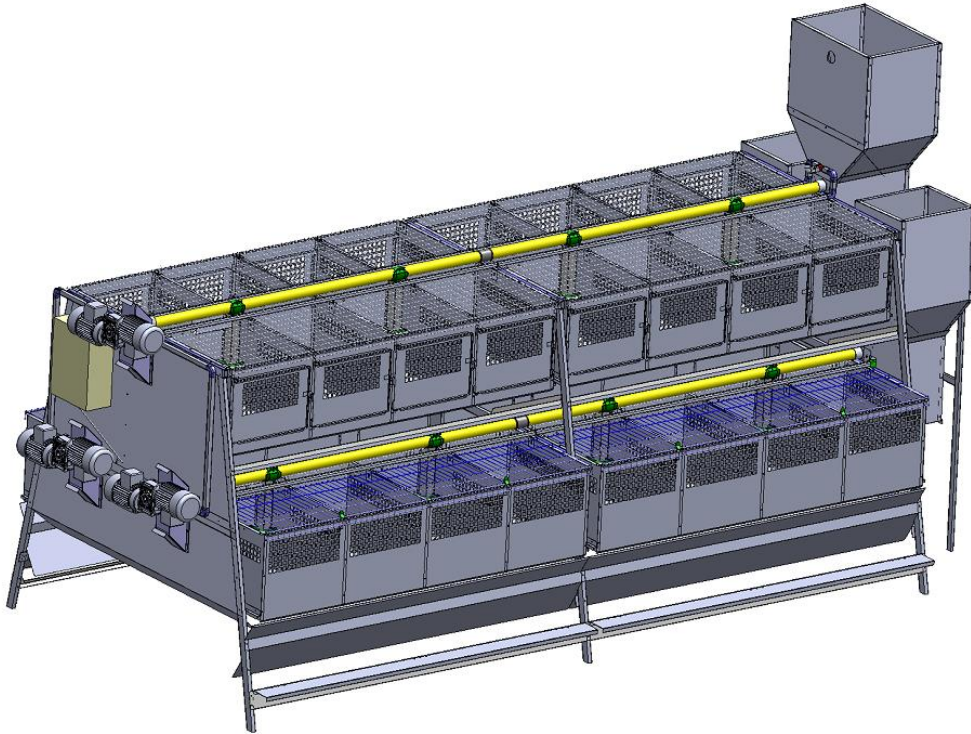

# C240

## Rabbit males test cages

- ✓ Unit of 16 cages
- ✓ Length: 1,910 m
- ✓ For 1,80 m pit
- ✓ Stainless steel high and low deflectors.
- ✓ Footboard included.
- ✓ Automatic feeding with plastic hoppers
- ✓ Cages :
  - ✓ Dim. W. 460 x D. 615 x H. 400 mm
  - ✓ Wire mesh floor 76,2 x 12,7 Ø2,45
  - ✓ High cage with metal door
  - ✓ Low cage with wire top.