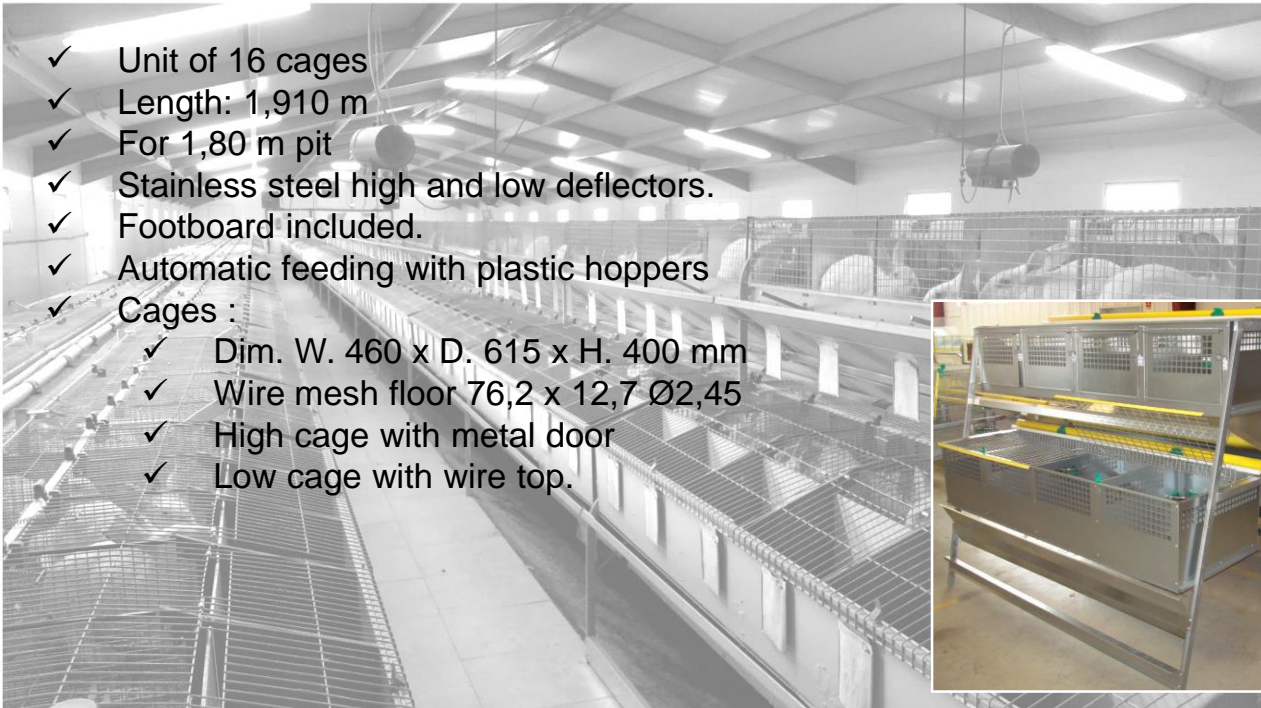

## Rabbit males test cages

- ✓ Unit of 16 cages
- ✓ Length: 1,910 m
- ✓ For 1,80 m pit
- ✓ Stainless steel high and low deflectors.
- ✓ Footboard included.
- ✓ Automatic feeding with plastic hoppers
- ✓ Cages :
  - ✓ Dim. W. 460 x D. 615 x H. 400 mm
  - ✓ Wire mesh floor 76,2 x 12,7 Ø2,45
  - ✓ High cage with metal door
  - ✓ Low cage with wire top.